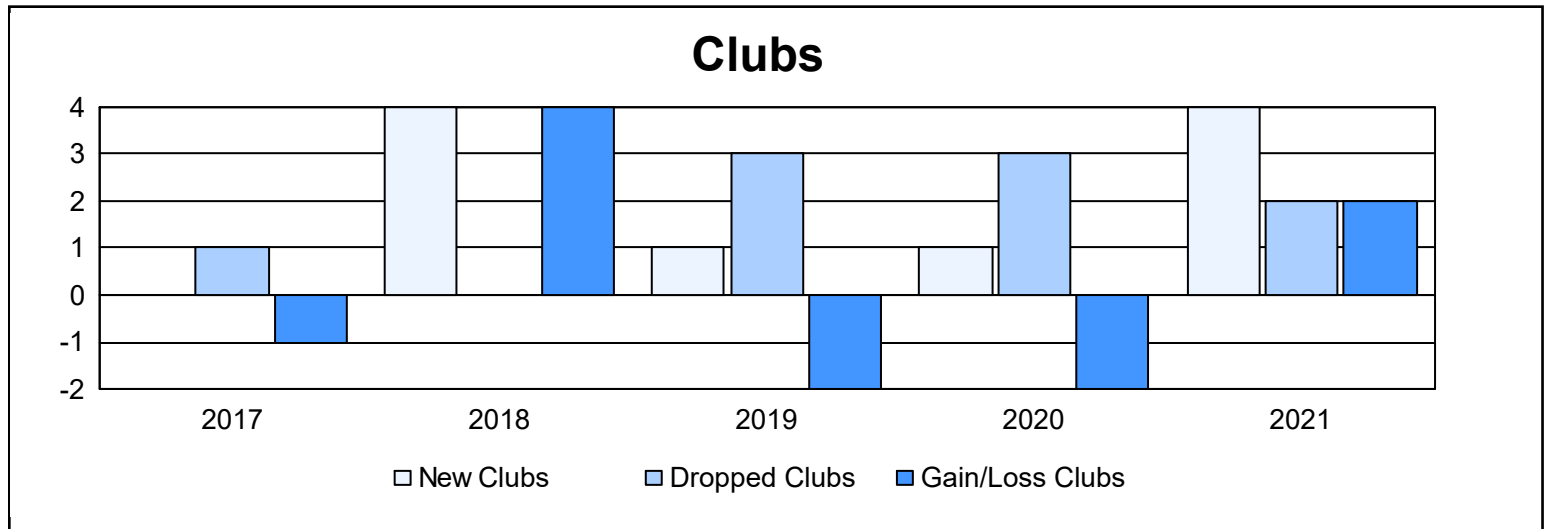

Year	New Clubs	Dropped Clubs	Gain/ Loss Clubs	New Members	Charter Members	Reinstate Members	Transfer Members	Total Member Added	Total Members Dropped	Gain/ Loss Members
2016-2017	0	1	-1	149	0	8	4	161	140	21
2017-2018	4	0	4	154	105	5	7	271	251	20
2018-2019	1	3	-2	112	24	7	10	153	212	-59
2019-2020	1	3	-2	92	17	2	2	113	160	-47
2020-2021	4	2	2	90	95	19	0	204	198	6
<b>Average</b>	<b>2</b>	<b>2</b>	<b>0</b>	<b>119</b>	<b>48</b>	<b>8</b>	<b>5</b>	<b>180</b>	<b>192</b>	<b>-12</b>

### Membership Composition June 2021 Cumulative