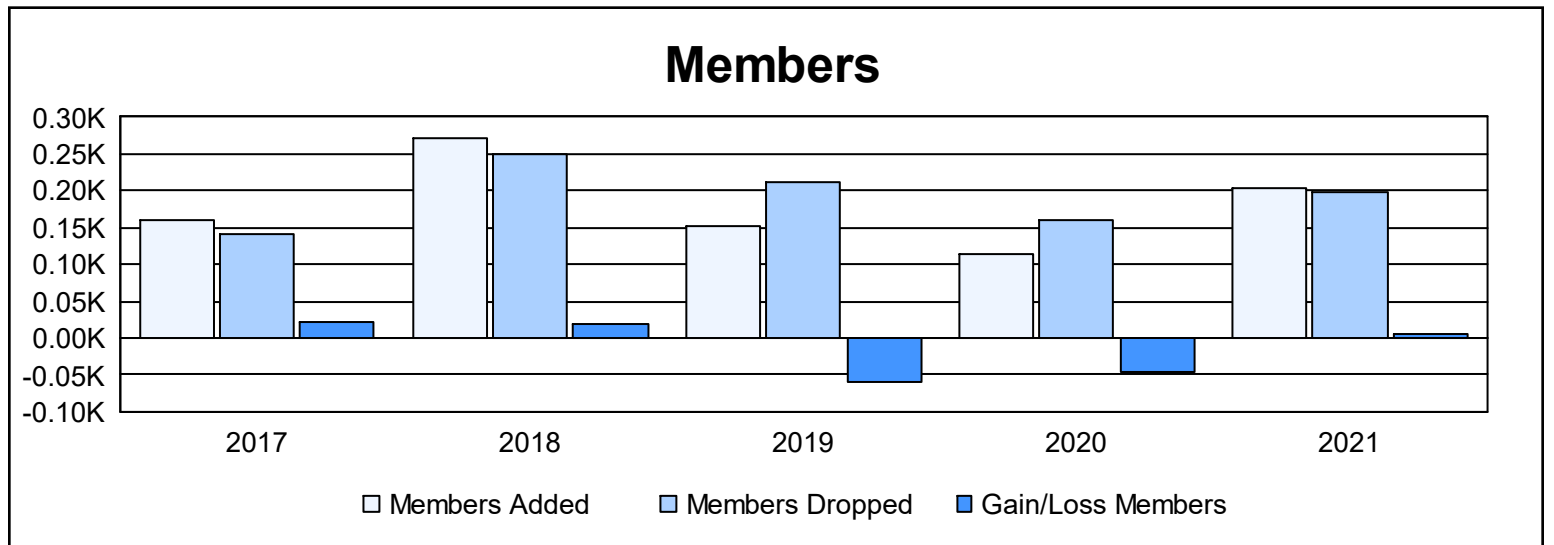

Year	New Clubs	Dropped Clubs	Gain/ Loss Clubs	New Members	Charter Members	Reinstate Members	Transfer Members	Total Member Added	Total Members Dropped	Gain/ Loss Members
2016-2017	0	1	-1	149	0	8	4	161	140	21
2017-2018	4	0	4	154	105	5	7	271	251	20
2018-2019	1	3	-2	112	24	7	10	153	212	-59
2019-2020	1	3	-2	92	17	2	2	113	160	-47
2020-2021	4	2	2	90	95	19	0	204	198	6
<b>Average</b>	<b>2</b>	<b>2</b>	<b>0</b>	<b>119</b>	<b>48</b>	<b>8</b>	<b>5</b>	<b>180</b>	<b>192</b>	<b>-12</b>

### Membership Composition June 2021 Cumulative